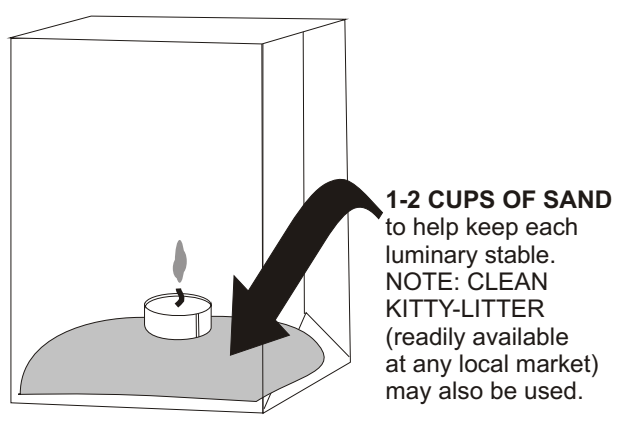

**SOHL SUNDAY IS
JANUARY 22nd
IN 2006**

*Thank you for helping to shine
"A Light In The Darkness" in the name of Jesus Christ,*

while also helping to support your local Christian Crisis Pregnancy Care Center. The national event will take place on **Sanctity of Human Life Sunday, from 6:00 to 9:00 p.m.** In the event of inclement weather in your area, the following Sunday may be selected as an alternate date, or one evening during the week between those two Sundays, if you prefer. Luminary sponsors may place their luminaries outside of their own homes, outside of their church, or both.

LUMINARY LIGHTING INSTRUCTIONS
IMPORTANT — FOR OUTDOOR USE ONLY — KEEP AWAY FROM CHILDREN!
PLEASE COPY & DISTRIBUTE THESE INSTRUCTIONS TO INDIVIDUAL HOME OR CHURCH LUMINARY SPONSORS

- 1. SPONSORS MAY HONOR OR REMEMBER someone they love by writing their loved one's name in the space provided on the front of each bag.**
- 2. IMPORTANT — CREATE A STURDY BASE for each tea light candle by placing a minimum of 1-2 cups of sand in the bottom of each luminary bag.** NOTE: CLEAN KITTY-LITTER (readily available at any local market) may also be used.
- 3. CAREFULLY PLACE THE LIT TEA LIGHT CANDLE** on the sand surface at the bottom of each luminary bag (see burning instructions below). Luminary candle may be expected to burn for 3-4 hours.